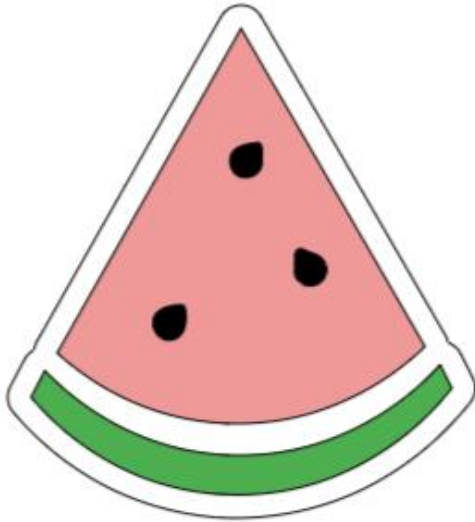

Cupcake Fruit Toppers

Each shape should be 2 inches x 2 inches

Colors you will need:

- Red
- Orange
- Yellow
- Lime Green
- Dark Green
- Pink
- White